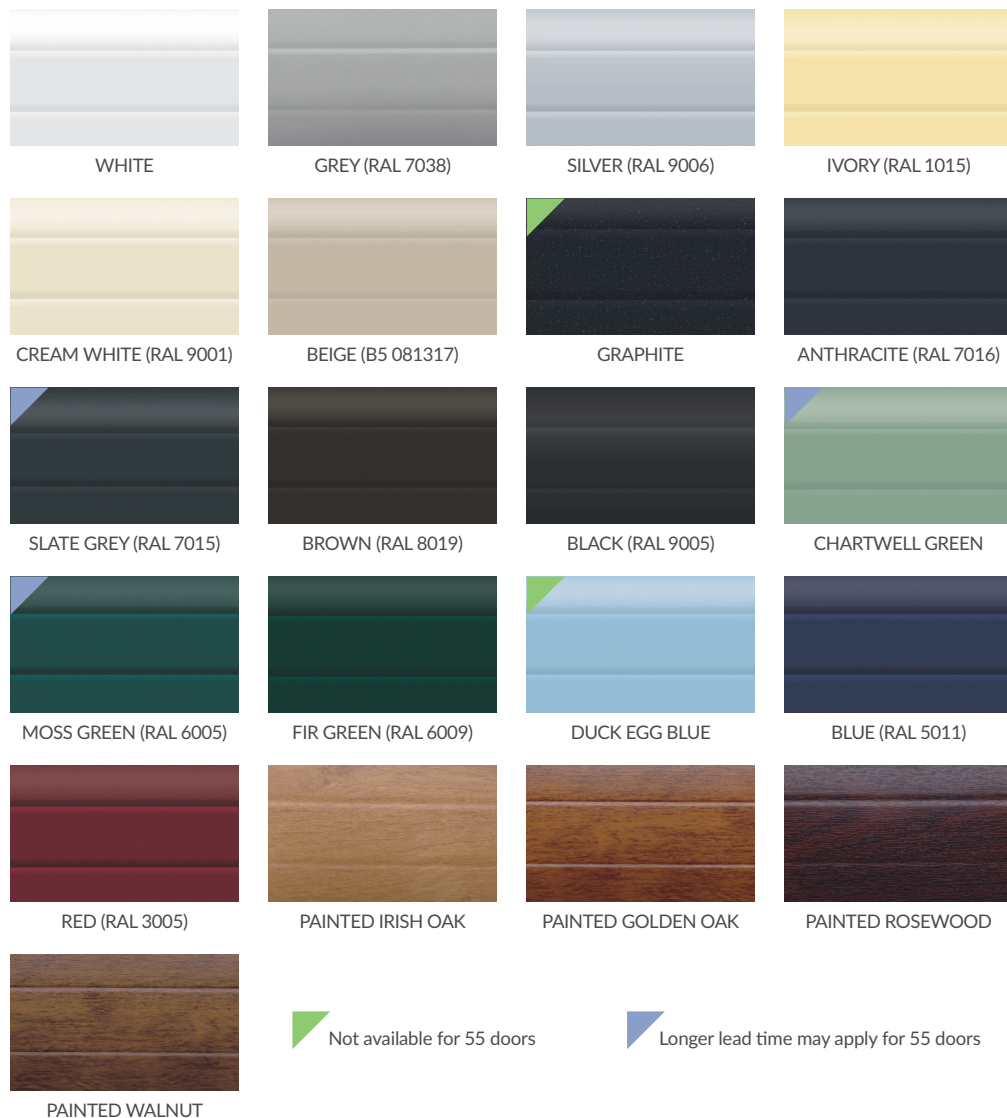

SAFETY BRAKE

Valuroll doors come with a safety brake where appropriate and in line with legislation. This stops the door from dropping in the rare event of motor failure.

STANDARD COLOURS

Available with or without matching box and guides. Painted wood effect doors supplied with brown box and guides as standard.