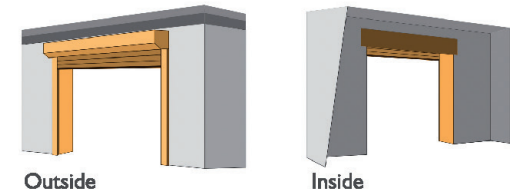

The door is fitted to the inside face of the garage opening. This is the most common location and allows the maximum clear drive-through width and the best security.

REVEAL FIX

The door is fitted within the garage opening, underneath the lintel. A reveal fix is most commonly used when face fixing is not possible. It requires good headroom within the opening, but no space above it. The Valuroll 55 is ideal for this type of installation due to its minimal box height.

EXTERNAL FACE FIX

Where headroom does not permit internal installation, doors can be fitted to the external face. This means the box is visible outside the garage and the concave face of the door curtain slats face outwards.