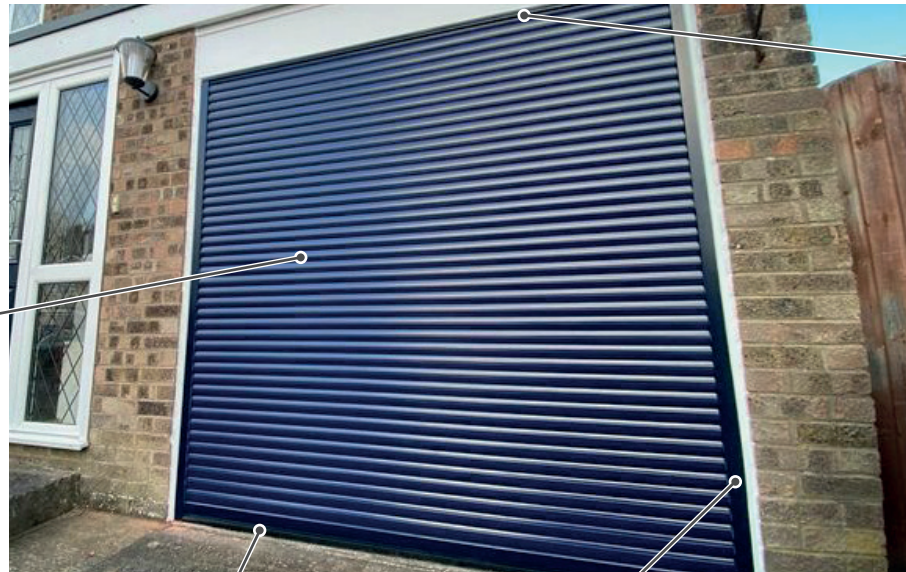

WHAT'S IN YOUR DOOR?

Valuroll roller garage doors offer the perfect combination of functionality, simplicity and reliability.

Every door is made to order, allowing you to customise the design to suit your garage.

CURTAIN

A double-skinned 77mm or 55mm aluminium profile incorporates a foam core for effective heat and sound insulation.

Whilst the Valuroll 77 offers exceptional strength, the space saving design of the 55 variant benefits from being able to roll into a box as small as 205mm.

BOTTOM SLAT & SEAL

The bottom slat is made from tough extruded aluminium. It incorporates a flexible rubber seal to help minimise water and debris ingress.

GUIDE CHANNELS

High strength extruded aluminium guide channels maintain door security. Built-in brushes minimise noise, assist in smooth operation and reduce draughts.

FULL BOX

Every door incorporates a full box housing for a neat appearance. It also helps to protect the barrel and curtain from dirt and debris.

CUSTOMISATION

Both the 77 and 55 garage doors, box and guide channels are available in a wide choice of colours - see overleaf to explore the range. Our painted wood grain doors come with white or brown box and guide channels as standard.

INSIDE YOU'LL FIND....

BARREL & AUTO LOCKS

A strong steel barrel supports the door structure. The curtain is connected to the barrel via T-springs, which come as standard. Selve locks can be fitted as an optional upgrade. Please ask for details.

OPERATING YOUR DOOR

MOTOR, SWITCH & MANUAL OVERRIDE

A powerful tubular motor drives your door safely and reliably. The door is conveniently operated via a semi-automatic control panel, which comes with 1 remote handset and a simple push-button rocker switch. An internal high level manual override allows you to use a winding handle to operate your door and maintain access to your garage in the event of a power cut. Other control options and additional handsets may be available on request.