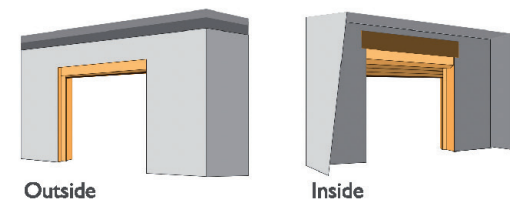

INSTALLATION

Valuroll doors can be installed in different ways. Factors like your opening size, the wall construction and how much overhead space you have will affect which option is most suitable.

INTERNAL FACE FIX

The door is fitted to the inside face of the garage opening. This is the most common location and allows the maximum clear drive-through width and the best security.

REVEAL FIX

The door is fitted within the garage opening, underneath the lintel. A reveal fix is most commonly used when face fixing is not possible. It requires good headroom within the opening, but no space above it. The Valuroll 55 is ideal for this type of installation due to its minimal box height.

EXTERNAL FACE FIX

Where headroom does not permit internal installation, doors can be fitted to the external face. This means the box is visible outside the garage and the concave face of the door curtain slats face outwards.