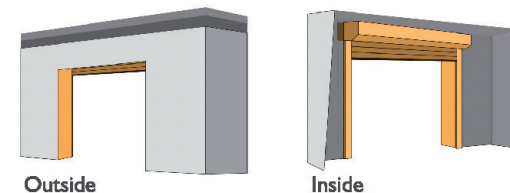

SAFETY BRAKE

Valuroll doors come with a safety brake where appropriate and in line with legislation. This stops the door from dropping in the rare event of motor failure.

STANDARD COLOURS

Available with or without matching box and guides. Painted wood effect doors supplied with brown box and guides as standard.

INSTALLATION

Valuroll doors can be installed in different ways. Factors like your opening size, the wall construction and how much overhead space you have will affect which option is most suitable.

INTERNAL FACE FIX

The door is fitted to the inside face of the garage opening. This is the most common location and allows the maximum clear drive-through width and the best security.

REVEAL FIX

The door is fitted within the garage opening, underneath the lintel. A reveal fix is most commonly used when face fixing is not possible. It requires good headroom within the opening, but no space above it. The Valuroll 55 is ideal for this type of installation due to its minimal box height.

EXTERNAL FACE FIX

Where headroom does not permit internal installation, doors can be fitted to the external face. This means the box is visible outside the garage and the concave face of the door curtain slats face outwards.