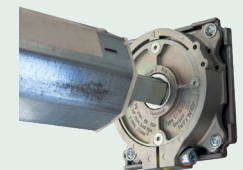

SAFETY BRAKE

Valuroll doors come with a safety brake where appropriate and in line with legislation. This stops the door from dropping in the rare event of motor failure.