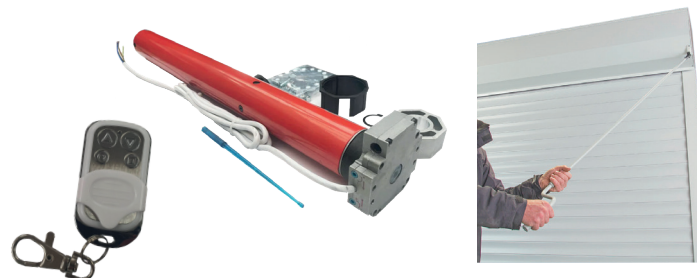

BOTTOM SLAT & SEAL

The bottom slat is made from tough extruded aluminium. It incorporates a flexible rubber seal to help minimise water and debris ingress.

GUIDE CHANNELS

High strength extruded aluminium guide channels maintain door security. Built-in brushes minimise noise, assist in smooth operation and reduce draughts.

Standard locks

Upgraded Selve locks

OPERATING YOUR DOOR

MOTOR, SWITCH & MANUAL OVERRIDE

A powerful tubular motor drives your door safely and reliably. The door is conveniently operated via a semi-automatic control panel, which comes with 1 remote handset and a simple push-button rocker switch. An internal high level manual override allows you to use a winding handle to operate your door and maintain access to your garage in the event of a power cut. Other control options and additional handsets may be available on request.

SAFETY BRAKE

Valuroll doors come with a safety brake where appropriate and in line with legislation. This stops the door from dropping in the rare event of motor failure.

STANDARD COLOURS

Available with or without matching box and guides. Painted wood effect doors supplied with brown box and guides as standard.

The door is fitted to the inside face of the garage opening. This is the most common location and allows the maximum clear drive-through width and the best security.

REVEAL FIX

The door is fitted within the garage opening, underneath the lintel. A reveal fix is most commonly used when face fixing is not possible. It requires good headroom within the opening, but no space above it. The Valuroll 55 is ideal for this type of installation due to its minimal box height.