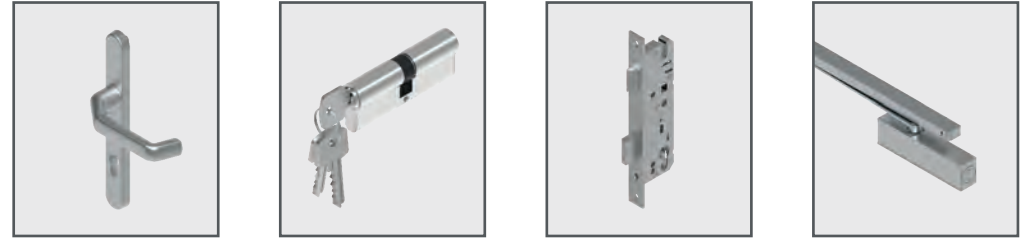

Microwave is available in smooth texture only and all colour options. See the panel texture options to help you choose on page 14.

Wicket Doors

Wicket doors offer a practical solution for properties with no other access into the garage. They enable easy access without the need to open the entire garage door.

Premier-Line wicket doors are supplied with single point locking and a door closer as standard, ensuring safety and peace of mind. Whether stepping out or stepping in you can be assured that your belongings remain secure.

Wicket doors combine practicality, security and aesthetics, making them an excellent addition to a sectional garage door.

Premier-Line wicket doors are supplied as standard with:

25mm threshold supplied as standard, also available
17.4mm, 40mm and 80mm :-