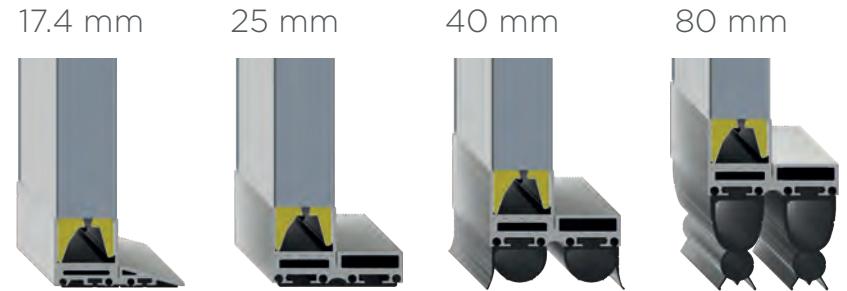

Microwave is available in smooth texture only and all colour options. See the panel texture options to help you choose on page 14.

Wicket Doors

Wicket doors offer a practical solution for properties with no other access into the garage. They enable easy access without the need to open the entire garage door.

Wicket doors combine practicality, security and aesthetics, making them an excellent addition to a sectional garage door.

Premier-Line wicket doors are supplied as standard with:

25mm threshold supplied as standard, also available
17.4mm, 40mm and 80mm :-