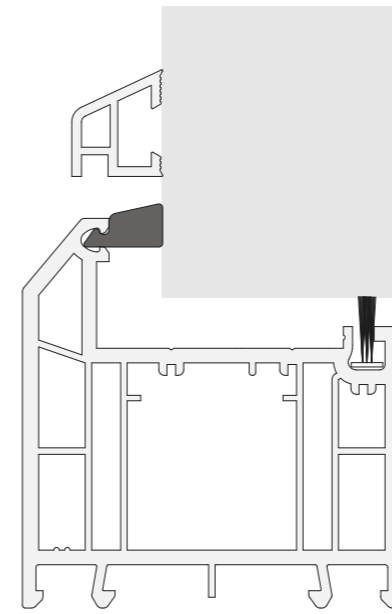

FULL THRESHOLD 72MM

A full threshold offers maximum thermal performance.

SLIM THRESHOLD 52MM

This option provides the best of both worlds for thermal performance and practicality.

LOW ALUMINIUM 15MM

A low aluminium threshold provides easy access for prams and wheelchairs.