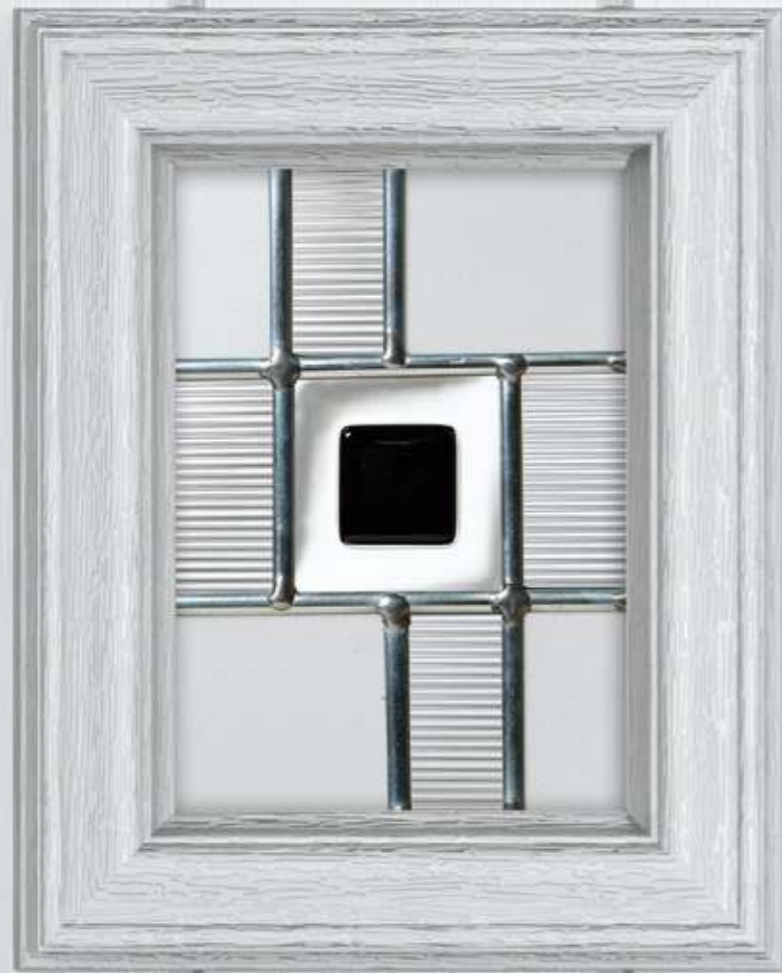

Cream - Amsterdam Right

CLEAR - Anthracite Grey

ROTTERDAM RANGE

This contemporary door style features three square glass panels which can be displayed centrally or offset to the left or right.

MODENA - White Rotterdam.